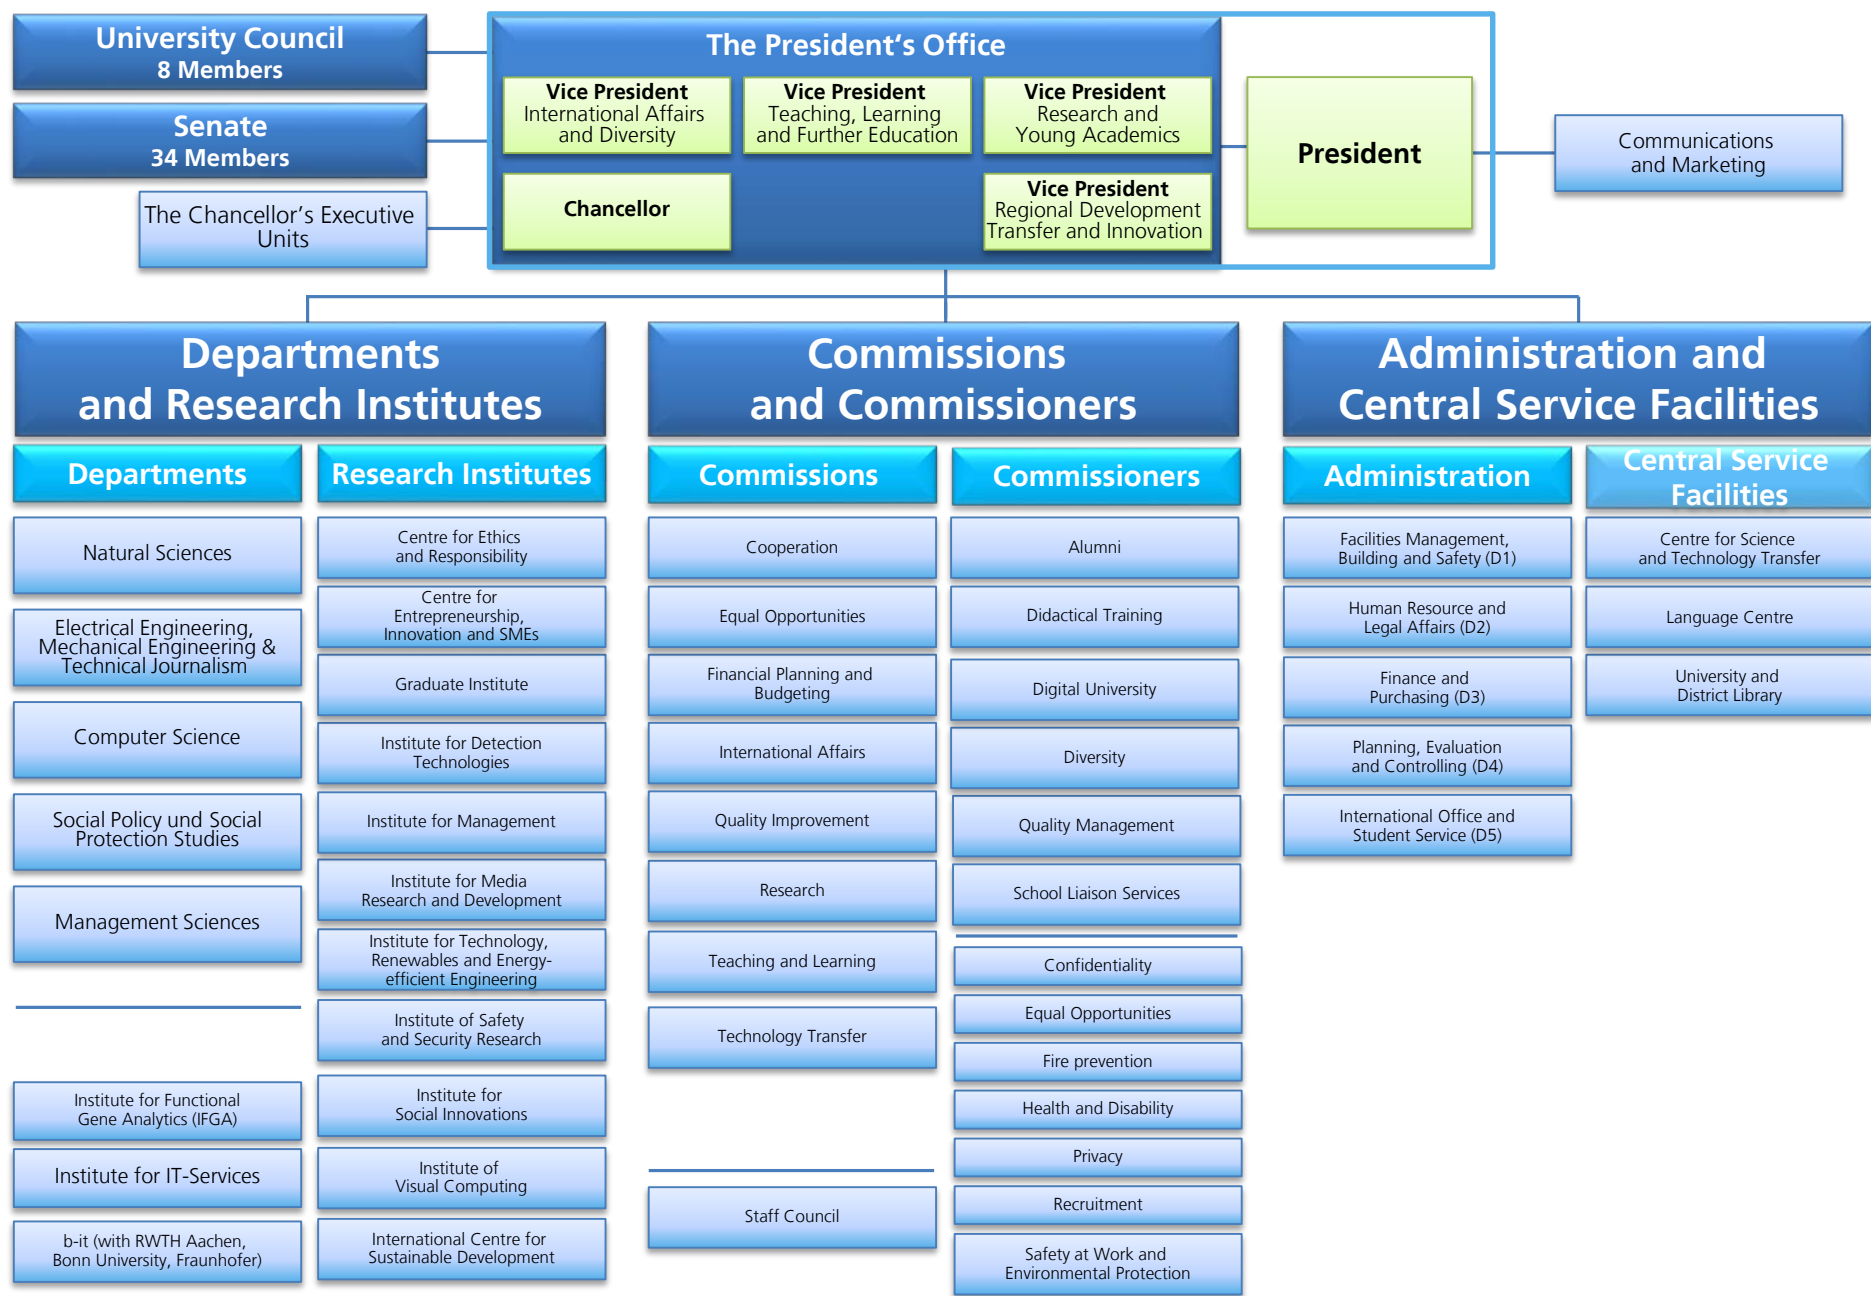

Organisational Chart of the Hochschule Bonn-Rhein-Sieg University of Applied Sciences

as per April 2018

Student Body

Student Parliament (StuPa), General Students' Committee (AStA), Departmental Student Councils (& Their Executive Committees)